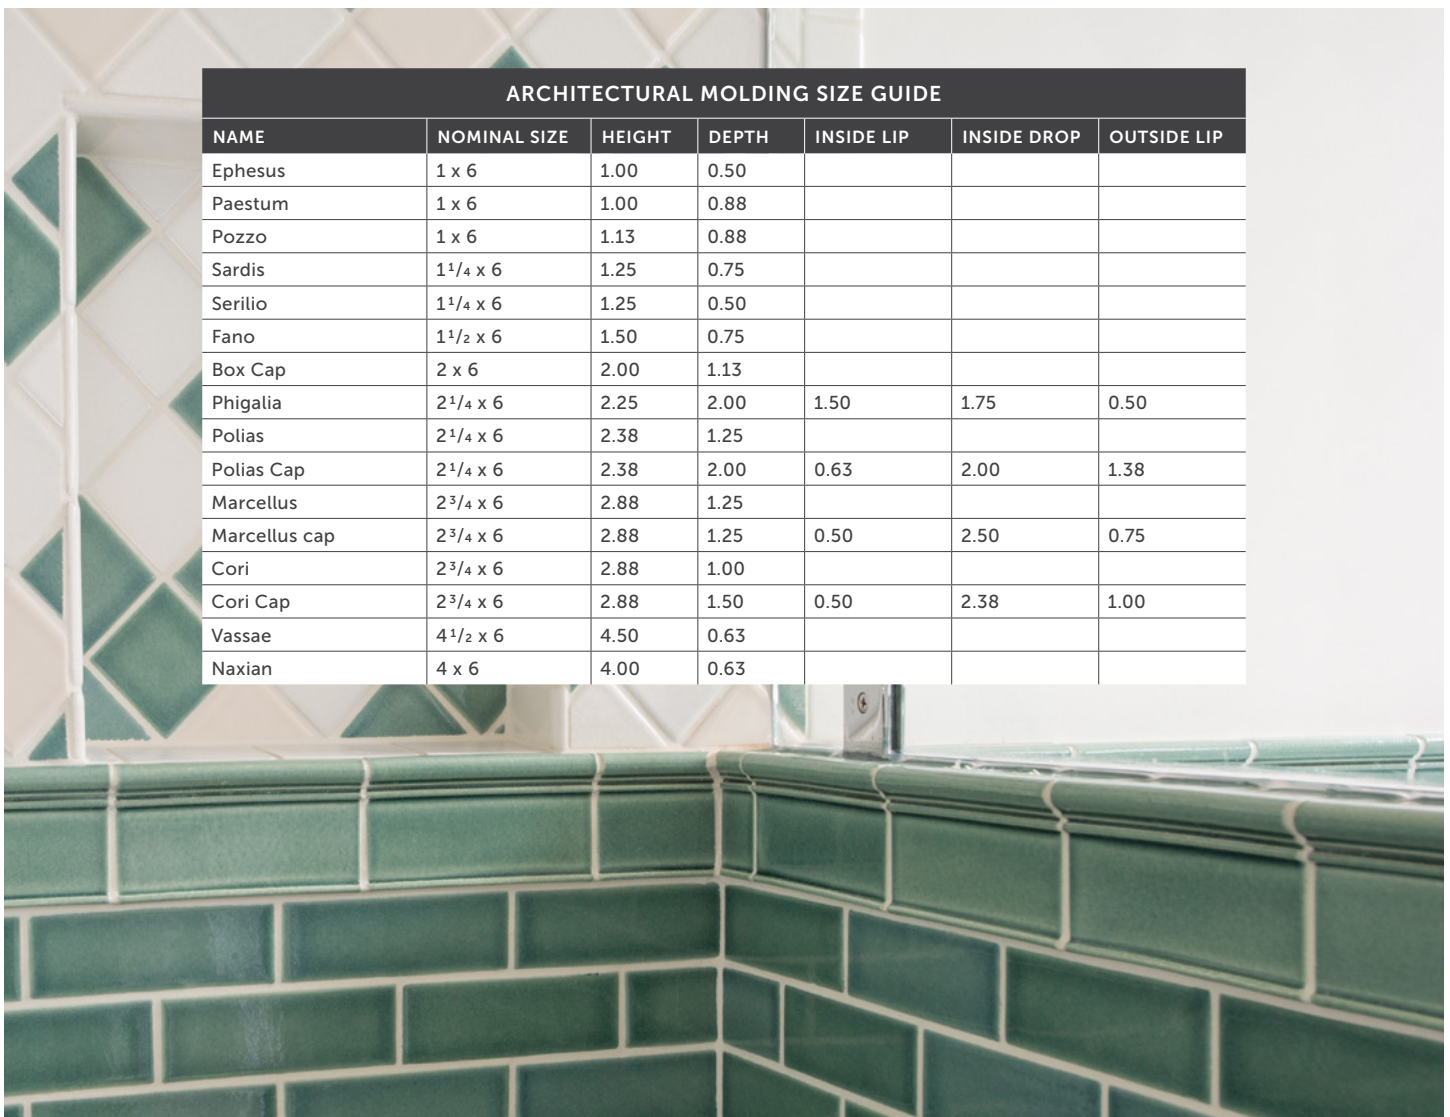

Learn more at www.fireclaytile.com | hello@fireclaytile.com | (800) 773-2226