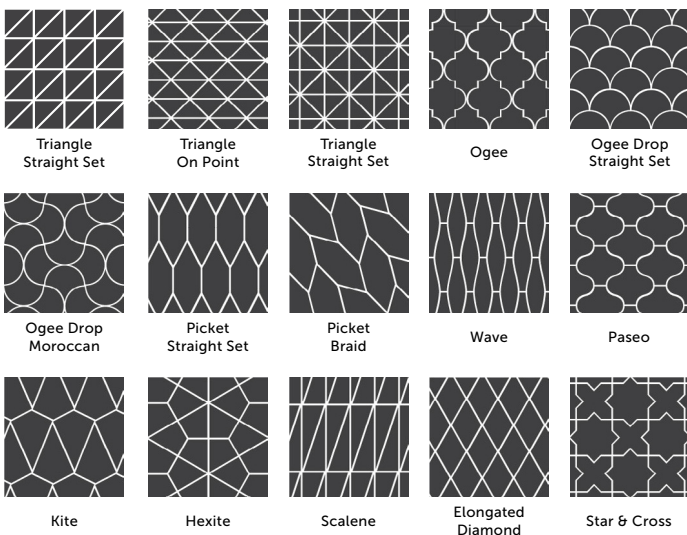

TILE SHAPES

PRICE	SIZE ADD-ONS		COLOR ADD-ONS				
	2X4, 3X3	MORE THAN 10"	ENGOBE	PATINE	COSTLY GLAZE PREMIUM	DCOF/CUSTOM COLOR PREMIUM	GRIT PREMIUM
$ 35.00/SF	$ 0	$ 0	$ 0	Add 30%	$ 0	$ 0	$ 4.00/SF

Minimum Quantity: 25 SF ($150 Small Batch Fee if under 25 SF; limit 3 colors), $150 set up for each additional set of 3 colors under 25 SF

PRODUCT INFORMATION

Clay Body: White and Recycled (White and Recycled body are not the same and should not be mixed).

RESOURCES

- [Recycled & White Tile Spec Sheet](#)
- [Tile Installation Guide](#)
- [LEED Credit](#)
- [HPD - Recycled Body](#)
- [HPD - White Body](#)
- [Care & Maintenance Guide](#)

OTHER OPTIONS/FEEES

- **Custom Colors:** Requires 250 SF minimum
- **Rush Fee:** Inquire with Design Consultant for pricing and availability
- **Attic Stock:** 15–20% overage recommended
- **Sheeting:** $5/SF (3" Hexagon, 3" Triangle)

TRIM

- Refer to Trim section on page 5
- **Edge glazing not available for shapes**

PATTERNS (Note: these are not sold sheeted)

SHAPES/SIZES

- Sizes are not modular
- White and Recycled body are not the same and should not be mixed in same installation due to potential size variations

SHAPE	SIZE (sizes are nominal)	PIECES/SF (calculated using 3/16" grout spacing)	
		RECYCLED	WHITE
	3" Hexagon	18	18
	4" Hexagon	12	12
	6" Hexagon	4.75	4.75
	8" Hexagon	2.6	N/A
	12" Hexagon	1.1	N/A
	3" Right Triangle	31	31
	4" Right Triangle	16	16
	6" Right Triangle	7.5	7.5
	Ogee	6.5	6.5
	Ogee Drop	9	9
	Picket	5.5	5.5
	Wave	6	6
	Paseo	8.5	8.5
	Kite	7	7
	Hexite	6.5	6.5
	Scalene - Left	9.7	9.7
	Scalene - Right	9.7	9.7
	Elongated Diamond	9	9
	Mini Star & Cross	8	8
	Star & Cross	4.5	4.5